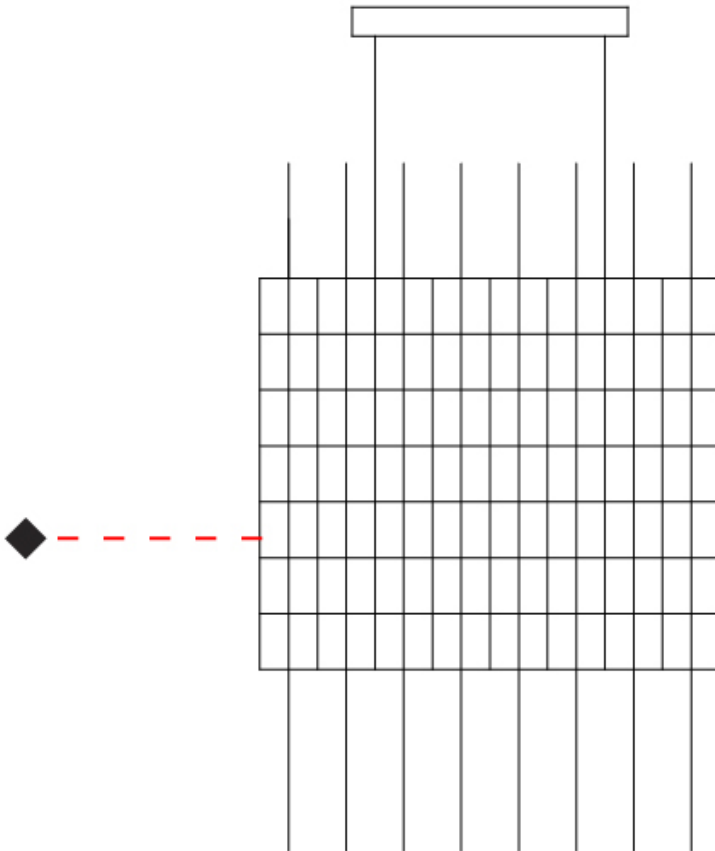

COSMOS SQUARE SUSPENSION

D101743-

PROJECT

TYPE

SPECIFIER

QUANTITY

DATE