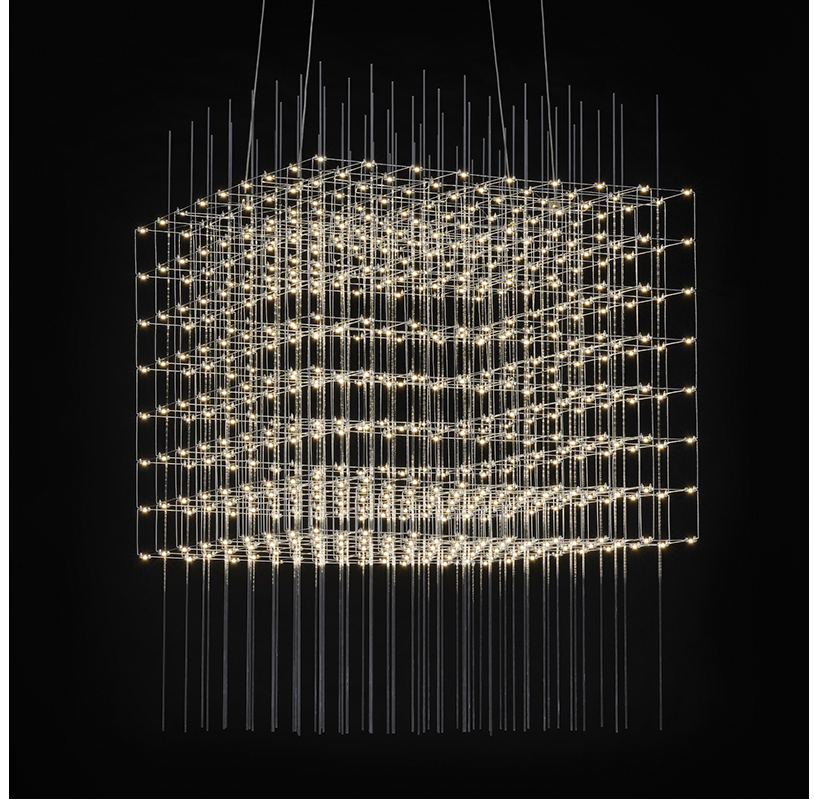

COSMOS SQUARE SUSPENSION

D101743-

base number LED Color Finish
 Dimming Temperature Options

- To build a product code in our configurator select the specify button on the base model # product page
- To build a manual product code on this datasheet choose from the options listed below in blue font and add the suffix to the base model #

GENERAL

Series: Cosmos Square
 Brand: Quasar
 Division: Design
 Mounting Type: Suspension
 Mounting Location: Ceiling
 Subcategory: Ambient

PHYSICAL

Shape: Square
 Length (mm): 1000
 Length (in): 39 ³/₈"
 Width (mm): 1000
 Width (in): 39 ³/₈"
 Height (mm): 850
 Height (in): 33 ⁷/₁₆"
 Max. Overall Height (mm): 2850
 Max. Overall Height (in): 112 ³/₁₆"
 Light Distribution: Omnidirectional
 Weight (kg): 24
 Weight (lbs): 52.91
 Fixture Finish: [NIC / BRA / BBR](#)
 Fixture Material: Metal
 Cable Details: 2000mm Cable
 Upon Request: Custom Sizes Optional Dowlight upon request

COSMOS SQUARE SUSPENSION

D101743-

PROJECT

TYPE

SPECIFIER

QUANTITY

DATE

COSMOS SQUARE SUSPENSION

GENERAL

Series: Cosmos Square
 Brand: Quasar
 Division: Design
 Mounting Type: Suspension
 Mounting Location: Ceiling
 Subcategory: Ambient

PHYSICAL

Shape: Square
 Length (mm): 1000
 Length (in): 39 ³/₈"
 Width (mm): 1000
 Width (in): 39 ³/₈"
 Height (mm): 850
 Height (in): 33 ⁷/₁₆"
 Max. Overall Height (mm): 2850
 Max. Overall Height (in): 112 ³/₁₆"
 Light Distribution: Omnidirectional
 Weight (kg): 24
 Weight (lbs): 52.91
[Fixture Finish: NIC / BRA / BBR](#)
 Fixture Material: Metal
 Cable Details: 2000mm Cable
 Upon Request: Custom Sizes Optional Dowlight upon request