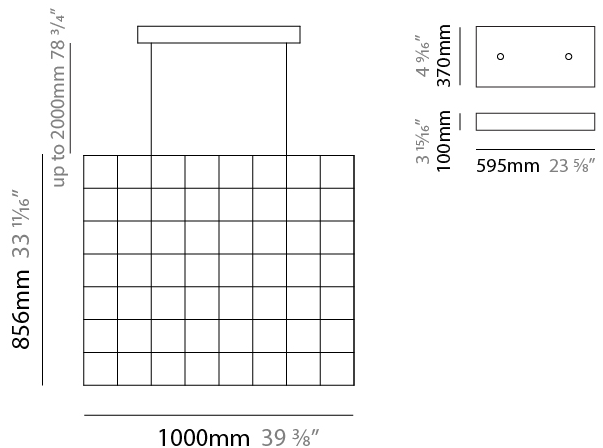

COSMOS SQUARE SUSPENSION

D101944-

base number   LED Dimming   Color Temperature   Finish Options

1. To build a product code in our configurator select the specify button on the base model # product page
2. To build a manual product code on this datasheet choose from the options listed below in blue font and add the suffix to the base model #

GENERAL

Series: Cosmos Square
Brand: Quasar
Division: Design
Mounting Type: Suspension
Mounting Location: Ceiling
Subcategory: Ambient

PHYSICAL

Shape: Square
Length (mm): 1000
Length (in): 39 ³/₈"
Width (mm): 1000
Width (in): 39 ³/₈"
Height (mm): 850
Height (in): 33 ⁷/₁₆"
Max. Overall Height (mm): 2850
Max. Overall Height (in): 112 ³/₁₆"
Light Distribution: Omnidirectional
Weight (kg): 24
Weight (lbs): 52.91
[Fixture Finish: NIC / BRA / BBR](#)
Fixture Material: Metal
Cable Details: 2000mm Cable
Upon Request: Custom Sizes Optional Dowlight upon request

ELECTRICAL

Lamp Type: LED
Input Wattage (W): 328.8
[Dimming: 0-10V Dimming / Phase Dimming (120Vac Only)](#)
Driver Included: Yes
Driver Location: Integrated
Driver Type: Constant Voltage - Universal
Driver Class: Class 2
Input Voltage (V): 120 - 277
Output Voltage (V): 12

LED

Number of LEDs: 548
[Color Temperature (°K): 2400 / 2800](#)
Max. Delivered Lumen (lm): 16440 (2800K)
CRI: >90 CRI
Lamp Life (hrs): 50000

OPTICAL

RATINGS AND CERTIFICATIONS

Certified By: Certified for North American Standards
IP rating: IP20