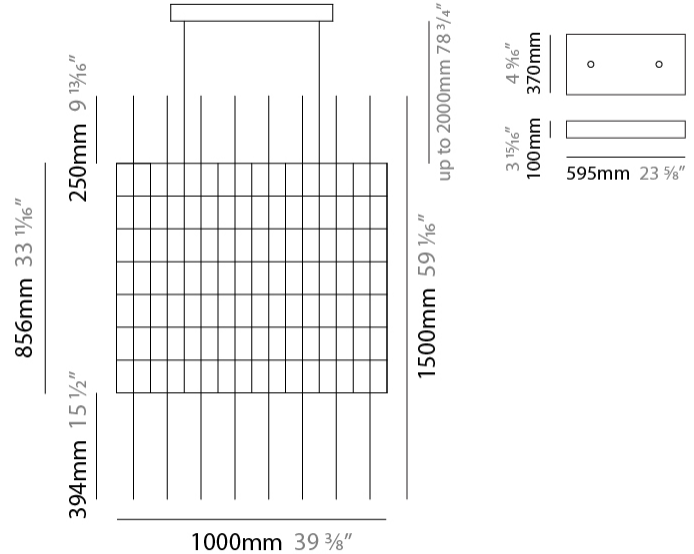

GENERAL

Series: Cosmos Square
 Brand: Quasar
 Division: Design
 Mounting Type: Suspension
 Mounting Location: Ceiling
 Subcategory: Ambient

PHYSICAL

Shape: Square
 Length (mm): 1000
 Length (in): 39 ³/₈"
 Width (mm): 1000
 Width (in): 39 ³/₈"
 Height (mm): 850
 Height (in): 33 ⁷/₁₆"
 Max. Overall Height (mm): 2850
 Max. Overall Height (in): 112 ³/₁₆"
 Light Distribution: Omnidirectional
 Weight (kg): 24
 Weight (lbs): 52.91
 Fixture Finish: [NIC / BRA / BBR](#)
 Fixture Material: Metal
 Cable Details: 2000mm Cable
 Upon Request: Custom Sizes Optional Dowlight upon request

LED

Number of LEDs: 548
 Color Temperature (°K): [2400 / 2800](#)
 Max. Delivered Lumen (lm): 16440 (2800K)
 CRI: >90 CRI
 Lamp Life (hrs): 50000

OPTICAL

RATINGS AND CERTIFICATIONS

Certified By: Certified for North American Standards
 IP rating: IP20

GENERAL

Series: Cosmos Square
 Brand: Quasar
 Division: Design
 Mounting Type: Suspension
 Mounting Location: Ceiling
 Subcategory: Ambient

PHYSICAL

Shape: Square
 Length (mm): 1000
 Length (in): 39 ³/₈"
 Width (mm): 1000
 Width (in): 39 ³/₈"
 Height (mm): 850
 Height (in): 33 ⁷/₁₆"
 Max. Overall Height (mm): 2850
 Max. Overall Height (in): 112 ³/₁₆"
 Light Distribution: Omnidirectional
 Weight (kg): 24
 Weight (lbs): 52.91
[Fixture Finish: NIC / BRA / BBR](#)
 Fixture Material: Metal
 Cable Details: 2000mm Cable
 Upon Request: Custom Sizes Optional Dowlight upon request